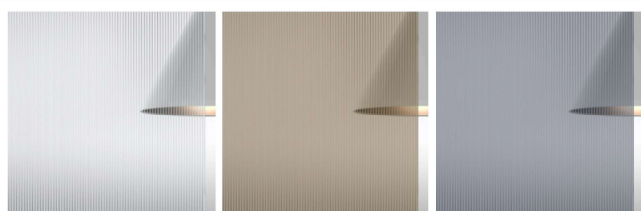

# Textured Glass

Available for the Factory collection.\*

FACTORY | mod. T1  
Sliding doors for false ceiling, MILLERIGHE  
SATINATO EXTRACHIARO tempered glass,  
TOTAL BLACK finish

## MILLERIGHE

Satinato Extrachiario

Satinato Bronzo

Satinato Fumé

Tempered glass th. mm 8

Glass profile

Line spacing

~ 2.5 mm

## RIVA

Satinato Extrachiario

Satinato Bronzo

Satinato Fumé

TEMPERED GLASS th. mm 8

Glass profile

Line spacing

~ 4 mm

## DUNA

Satinato Chiaro

TEMPERED GLASS th. mm 8

Glass profile

Line spacing

~ 5 mm

\* Available for T1 models only