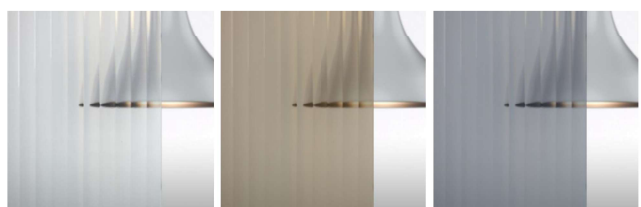

## DUNA

Satinato Chiaro

TEMPERED GLASS th. mm 8

Glass profile

Line spacing

~ 5 mm

\* Available for T1 models only

## ONDA

Satinato Chiaro

Satinato Bronzo

Satinato Fumé

TEMPERED LAMINATED GLASS th. mm 8 ÷ 9

Glass profile

Line spacing

~ 12.5 mm

\* Available for T1 models only

Trasparente Chiaro

Trasparente Bronzo

Trasparente Fumé